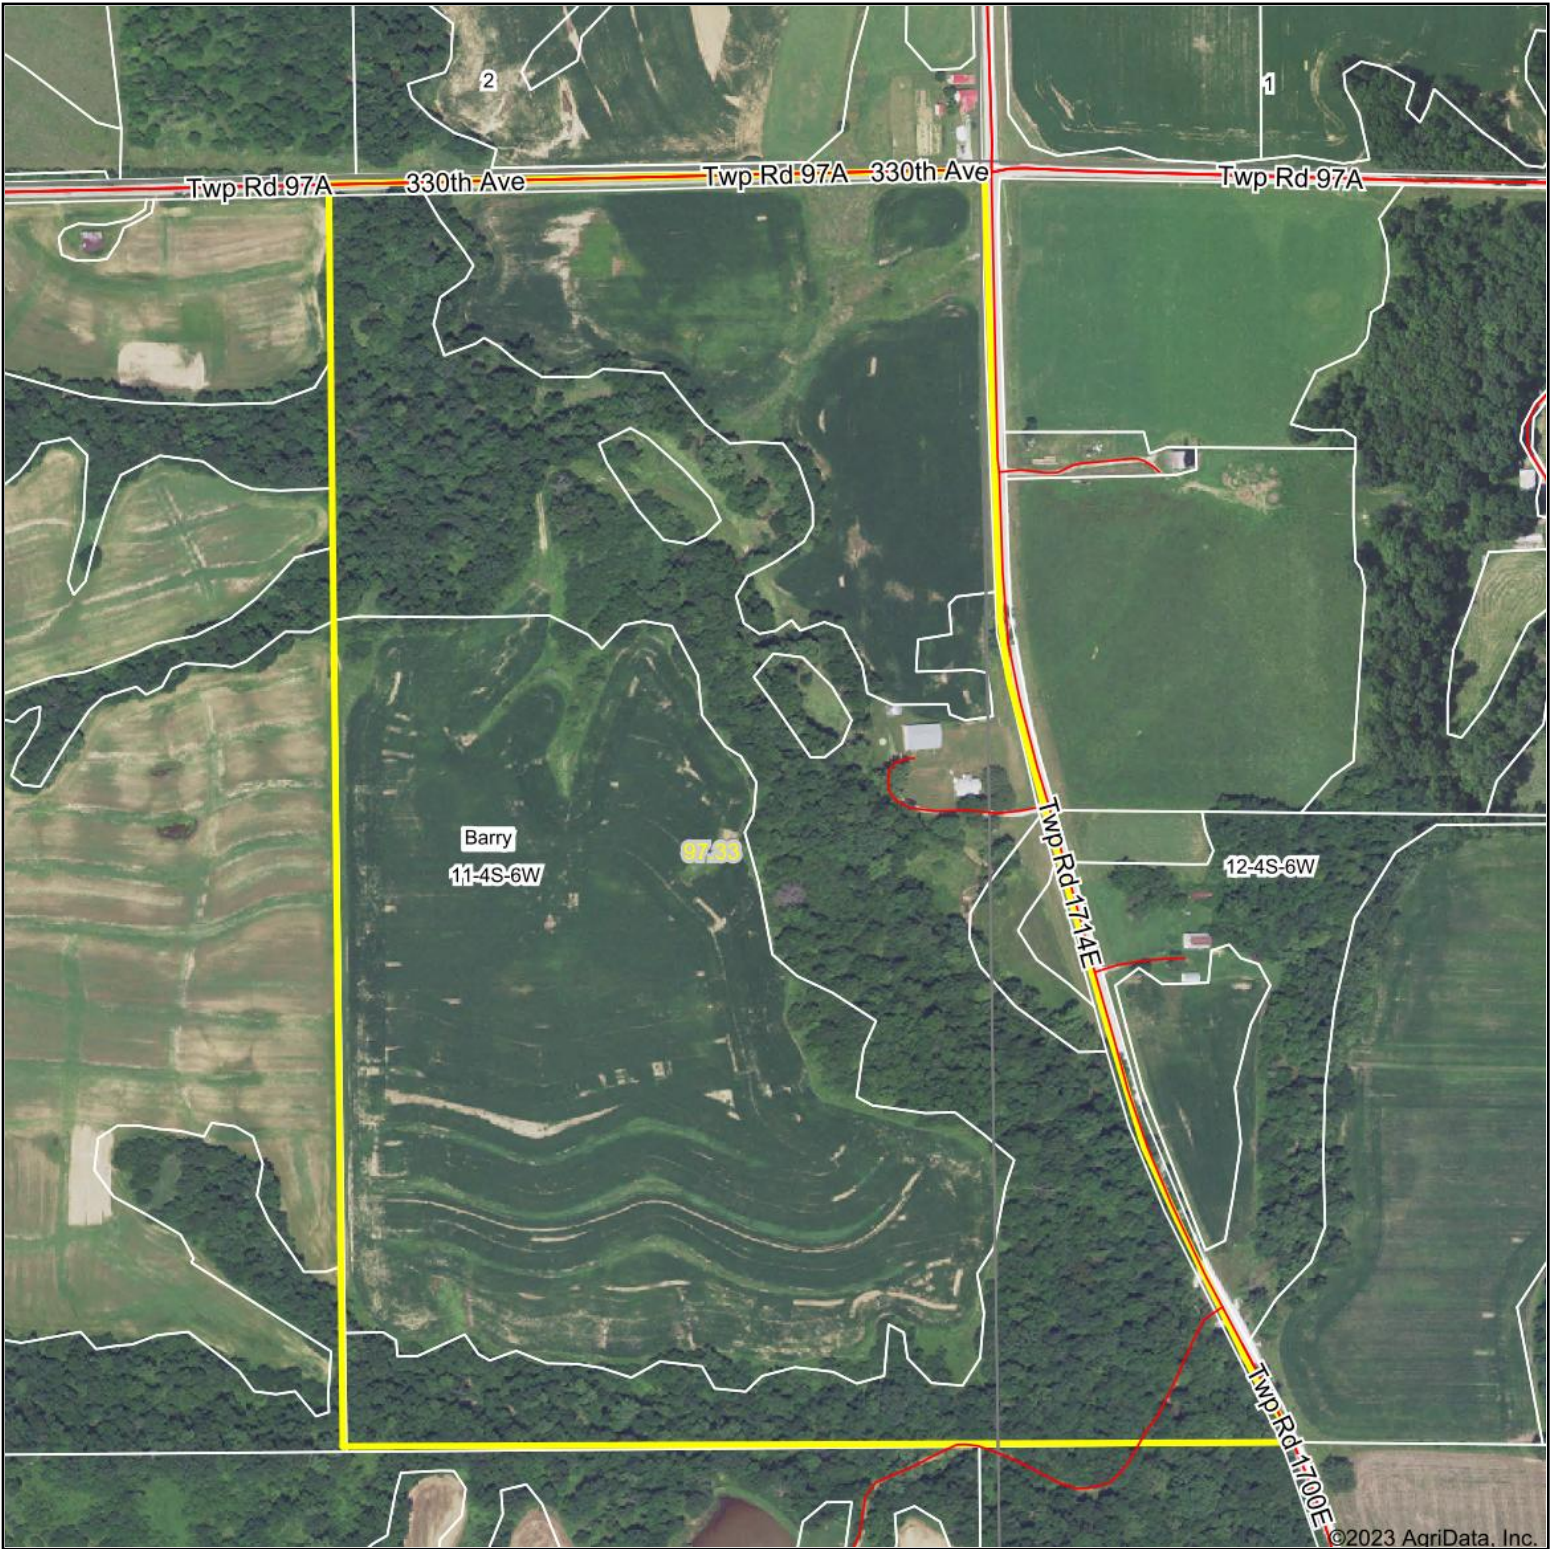

Aerial Map

©2023 AgriData, Inc.

Map Center: 39° 44' 21.11, -91° 3' 1.14

CURLLESS
AUCTION

11-4S-6W
Pike County
Illinois

1/29/2023

Maps Provided By:

© AgriData, Inc. 2021 www.AgriDataInc.com

Field borders provided by Farm Service Agency as of 5/21/2008.